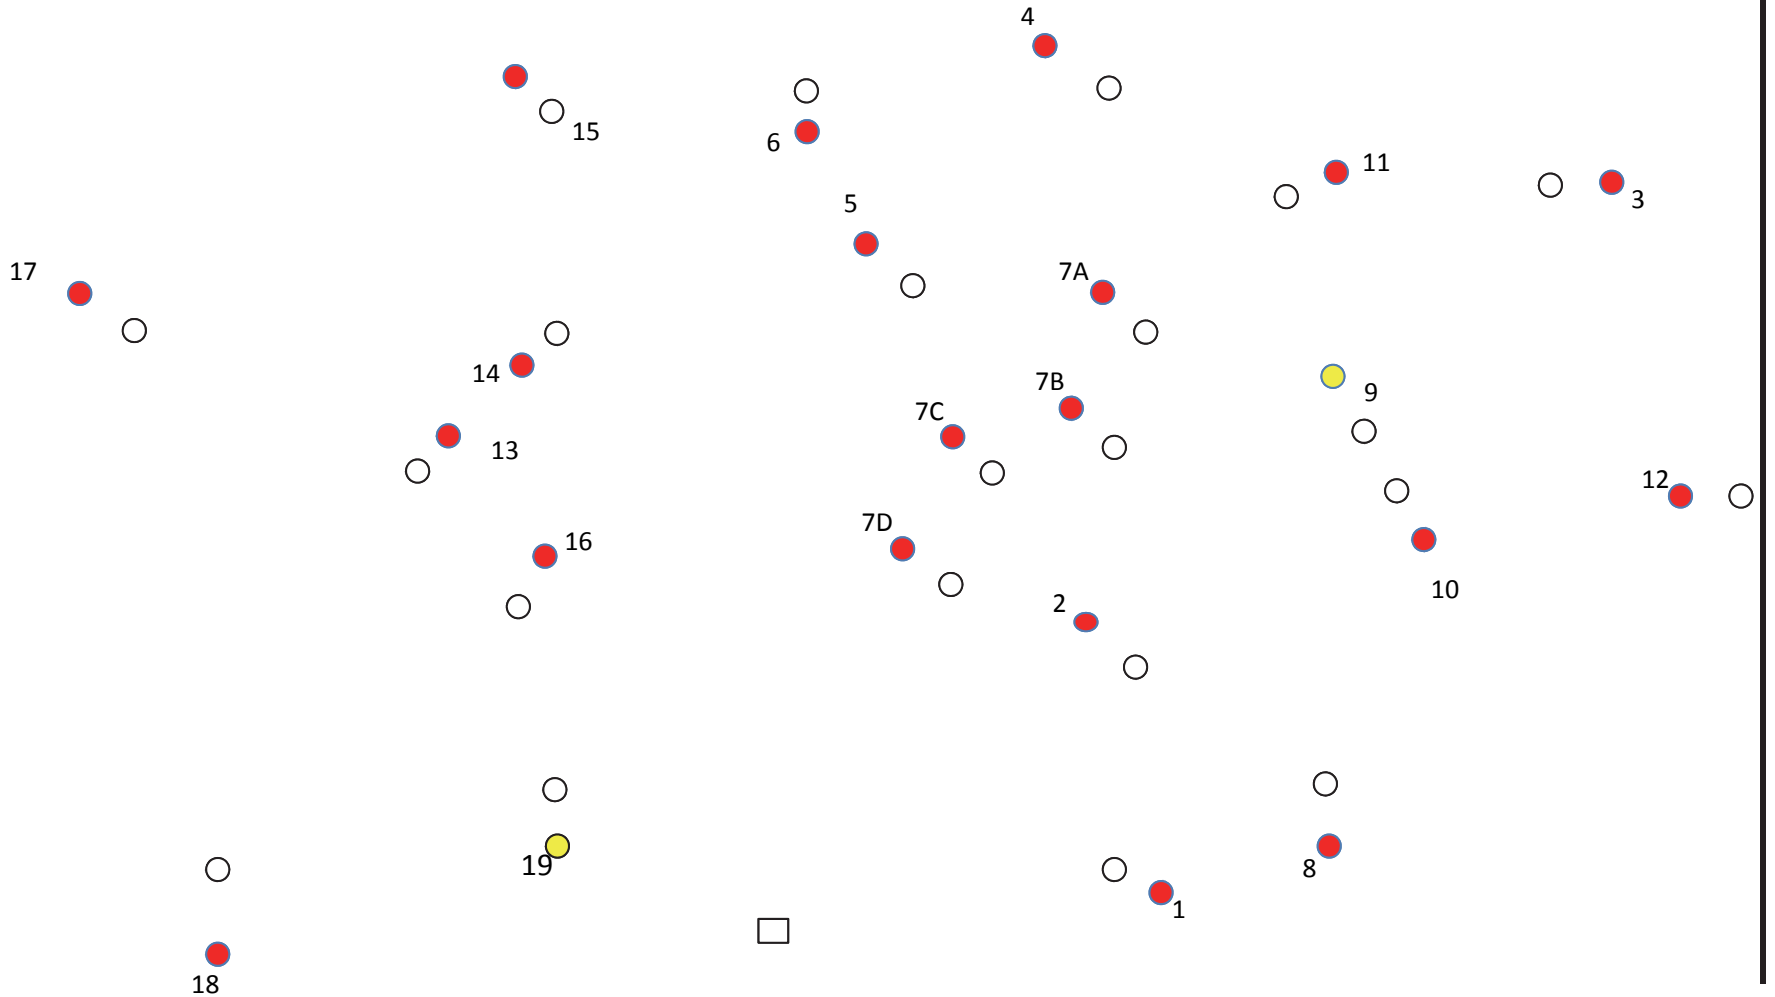

# TBP 2018 CONES

Cones 9 and 19 are 5cm Narrower

START/FINISH

JUDGES

Cones warm up