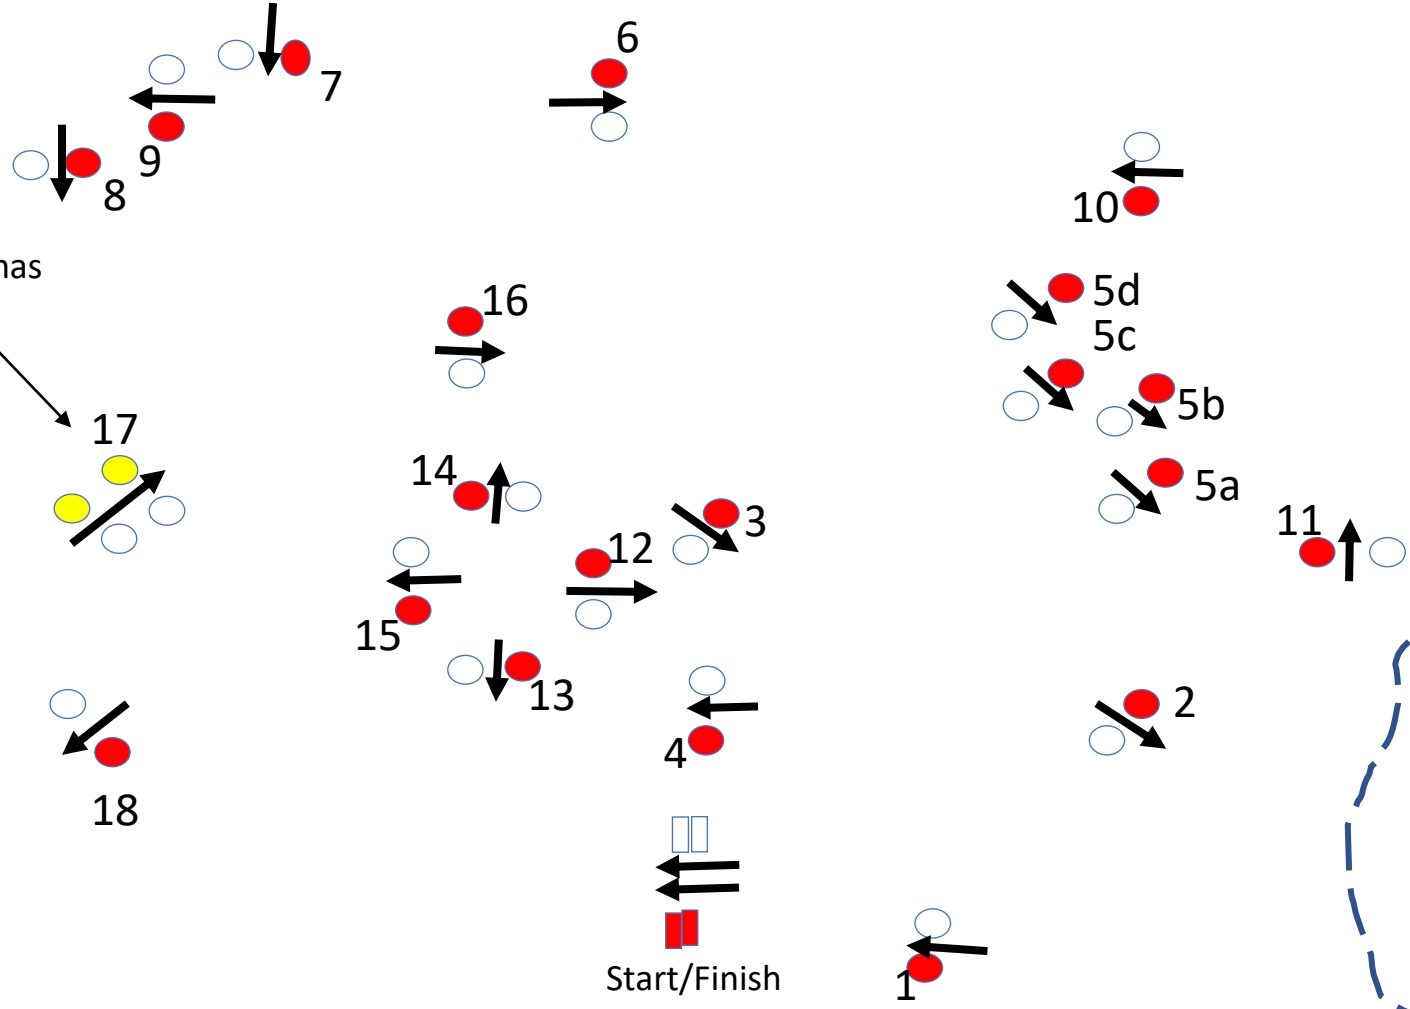

Teddy Bear Picnic  
Cones 2020

Grandstand/Ring

Reverse Cones Course

White On Right

Turn out in this area  
after your regular Cones Drive.  
Do Not Stop.  
Drive right back thru Start/Finish  
and proceed in reverse order with  
White On Right.

This is an oxer; it has  
4 balls but max  
penalty is 3 pts

Yellow Balls Are Like Red Balls  
But Show The Width is 5cm less.

STABLES