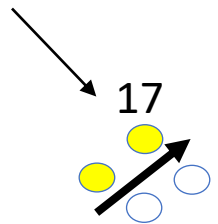

Teddy Bear Picnic  
Cones 2020

Grandstand/Ring

Reverse Cones Course

White On Right

Turn out in this area  
after your regular Cones Drive.  
Do Not Stop.  
Drive right back thru Start/Finish  
and proceed in reverse order with  
White On Right.

This is an oxer; it has  
4 balls but max  
penalty is 3 pts

Yellow Balls Are Like Red Balls  
But Show The Width is 5cm less.

STABLES